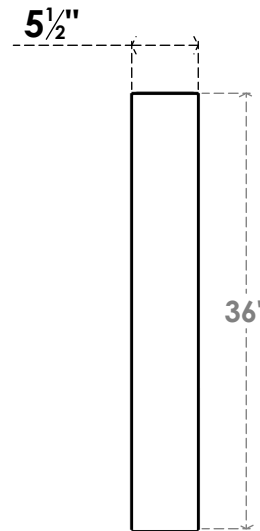

ITEM NUMBER: BRCPC055X36000X36000TRA

5 1/2"W X 36"D X 36"H TRADITIONAL ARCHITECTURAL GRADE PVC CLOSED KNEE BRACE

SIDE PROFILE

FRONT PROFILE

ISOMETRIC

EKENA MILLWORK
2300 WEST MAIN ST.
CLARKSVILLE, TX 75426
TOLL FREE: 866-607-0453
WWW.EKENAMILLWORK.COM

NOTES

1. INSTALLATION TO BE COMPLETED IN ACCORDANCE WITH MANUFACTURER'S SPECIFICATIONS.
2. DRAWING MAY NOT BE TO SCALE
3. THIS DRAWING IS INTENDED FOR DESIGN AND PLANNING PURPOSES ONLY.
4. ALL INFORMATION CONTAINED HEREIN WAS CURRENT AT THE TIME OF DEVELOPMENT BUT MUST BE REVIEWED AND APPROVED BY THE PRODUCT MANUFACTURER TO BE CONSIDERED ACCURATE.
5. ARCHITECTURAL GRADE PVC PRODUCTS ARE MADE FROM EXPANDED CELLULAR PVC AND COME NATURALLY WHITE BUT MAY BE PAINTED