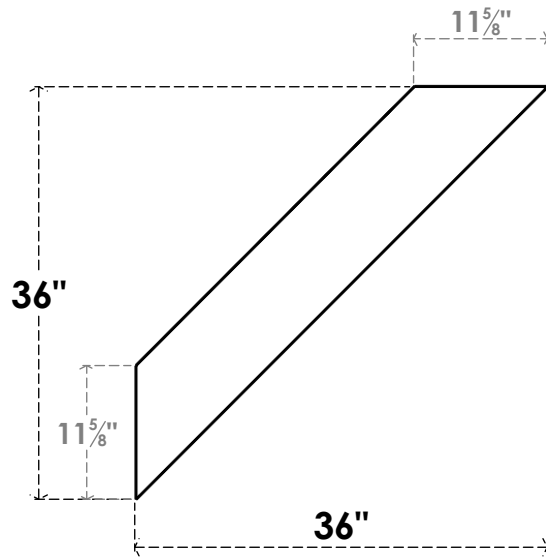

ITEM NUMBER: BRCPC055X36000X36000TRA

5 1/2"W X 36"D X 36"H TRADITIONAL ARCHITECTURAL GRADE PVC CLOSED KNEE BRACE

SIDE PROFILE

FRONT PROFILE

ISOMETRIC

EKENA MILLWORK
2300 WEST MAIN ST.
CLARKSVILLE, TX 75426
TOLL FREE: 866-607-0453
WWW.EKENAMILLWORK.COM